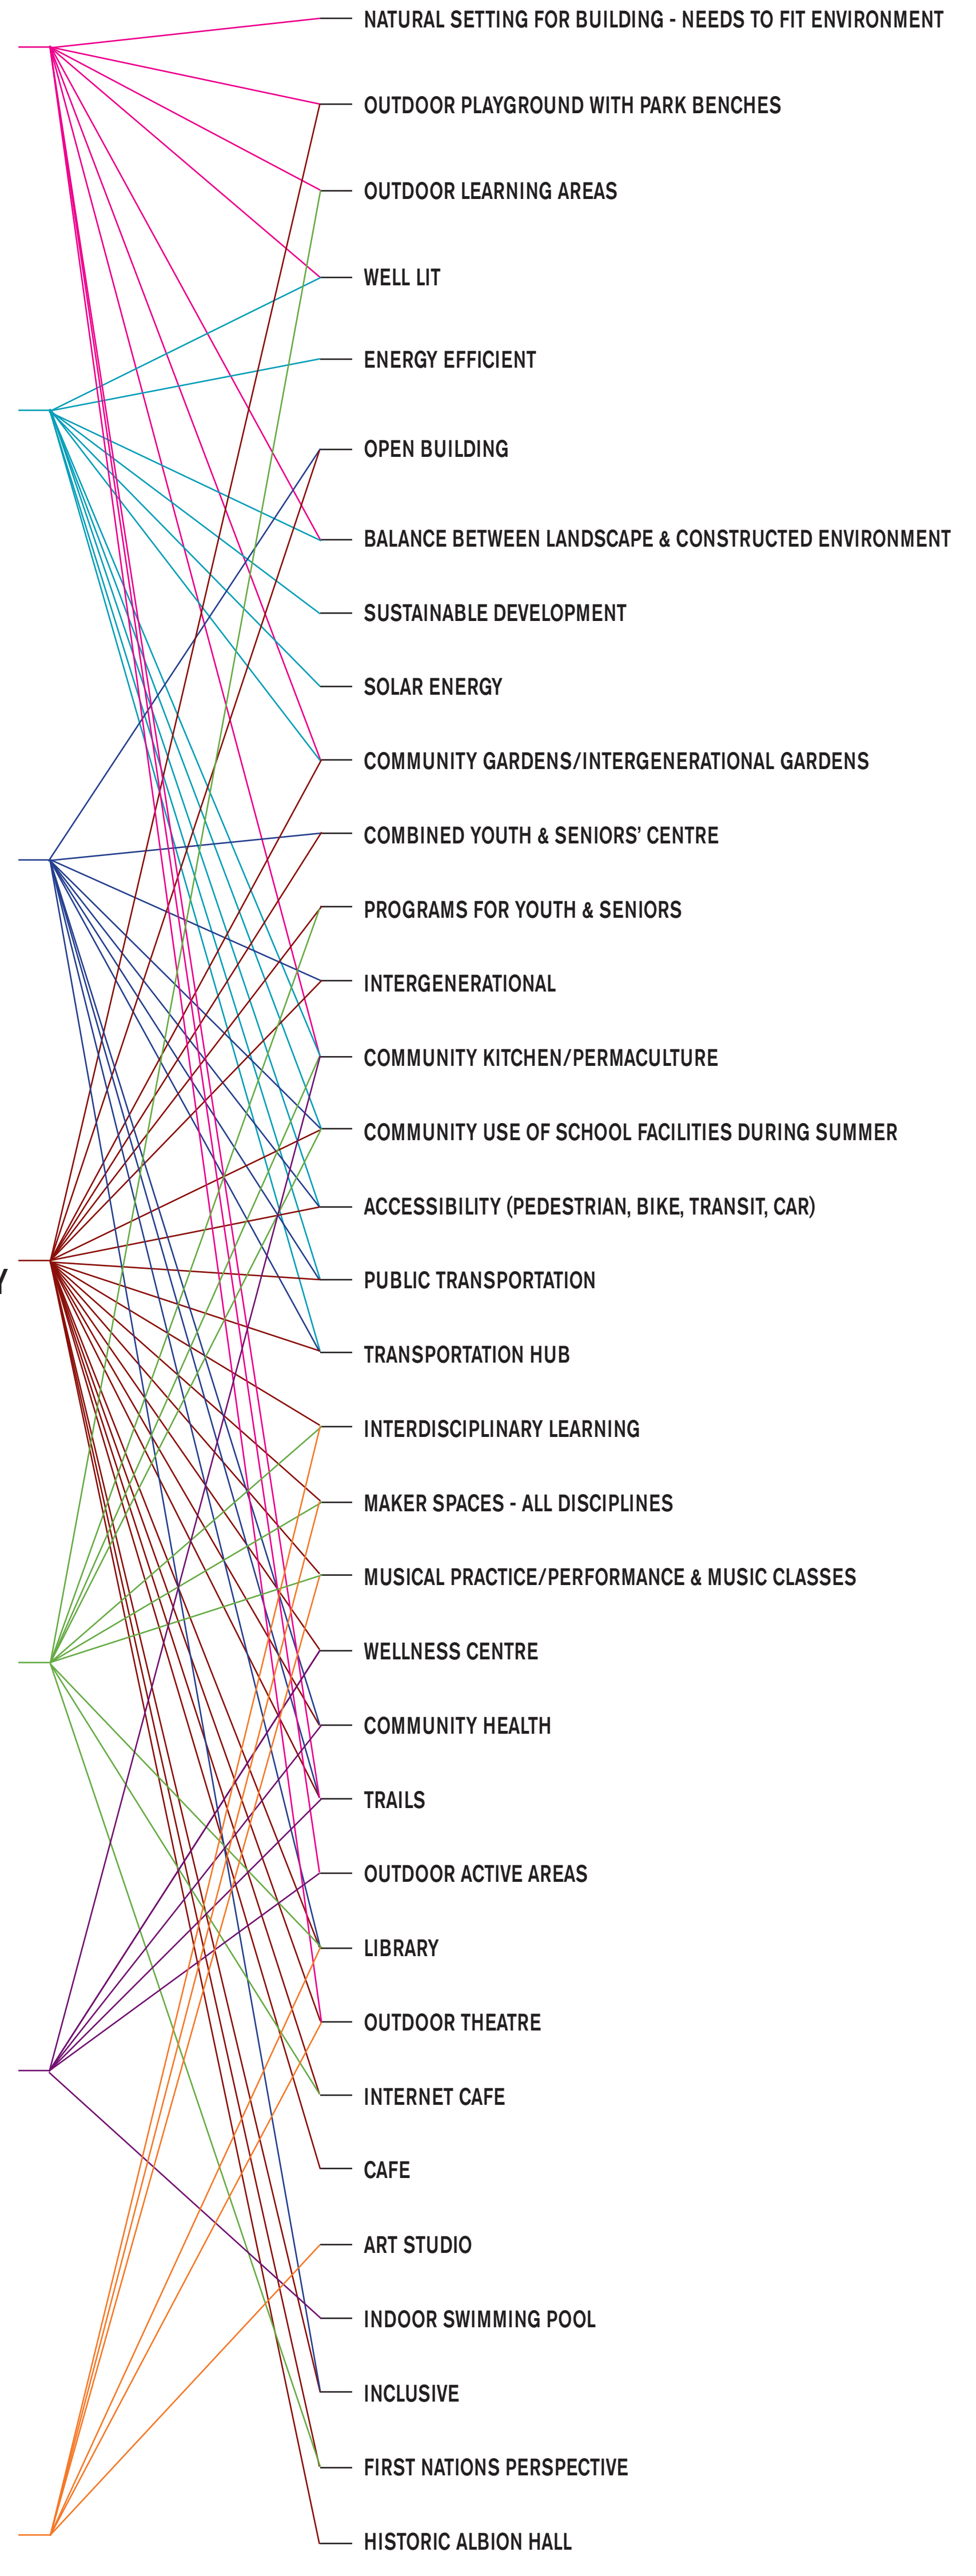

Your Voice
Your Neighbourhood Centre
PUBLIC CONSULTATION

What We Heard

CONNECTED TO NATURE

RESPECTS THE ENVIRONMENT

ACCESSIBLE TO ALL

CONNECTED TO THE COMMUNITY

A PLACE OF LEARNING

EMBRACES ALL DIMENSIONS OF WELLNESS

CELEBRATES THE ARTS

Schematic Site Plan

Your Voice

Your Neighbourhood Centre

PUBLIC CONSULTATION

Schematic Floor Plan

Your Voice

Your Neighbourhood Centre

PUBLIC CONSULTATION

3D Floor Plan

Your Voice
Your Neighbourhood Centre
PUBLIC CONSULTATION

Building Connections

OUTDOOR CONNECTIONS AND ENCLOSURE

TRAIL CONNECTION

VIEWS TO NATURE

Your Voice
Your Neighbourhood Centre
PUBLIC CONSULTATION

A **recreation centre** is a facility for leisure, sport and fitness based activities, whereas a **community centre** is a community gathering place.